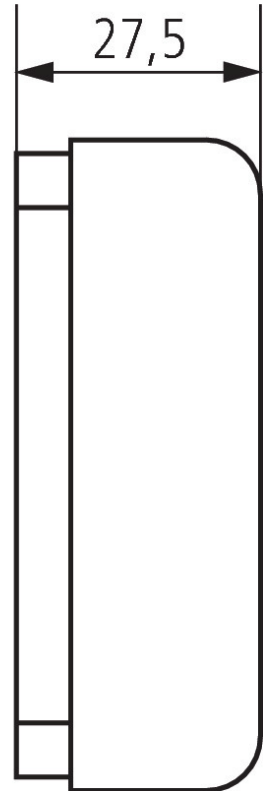

External temperature sensor 1

Item no.: 9070191

theben

Accessories
Climate

Description

- External temperature sensor

External temperature sensor 1

Item no.: 9070191

theben

Scale drawings

Subject to technical changes and misprints

additional information at: www.theben.de/product/9070191

The load data are determined with exemplary selected illuminants and are therefore typical data due to the large number of available products.